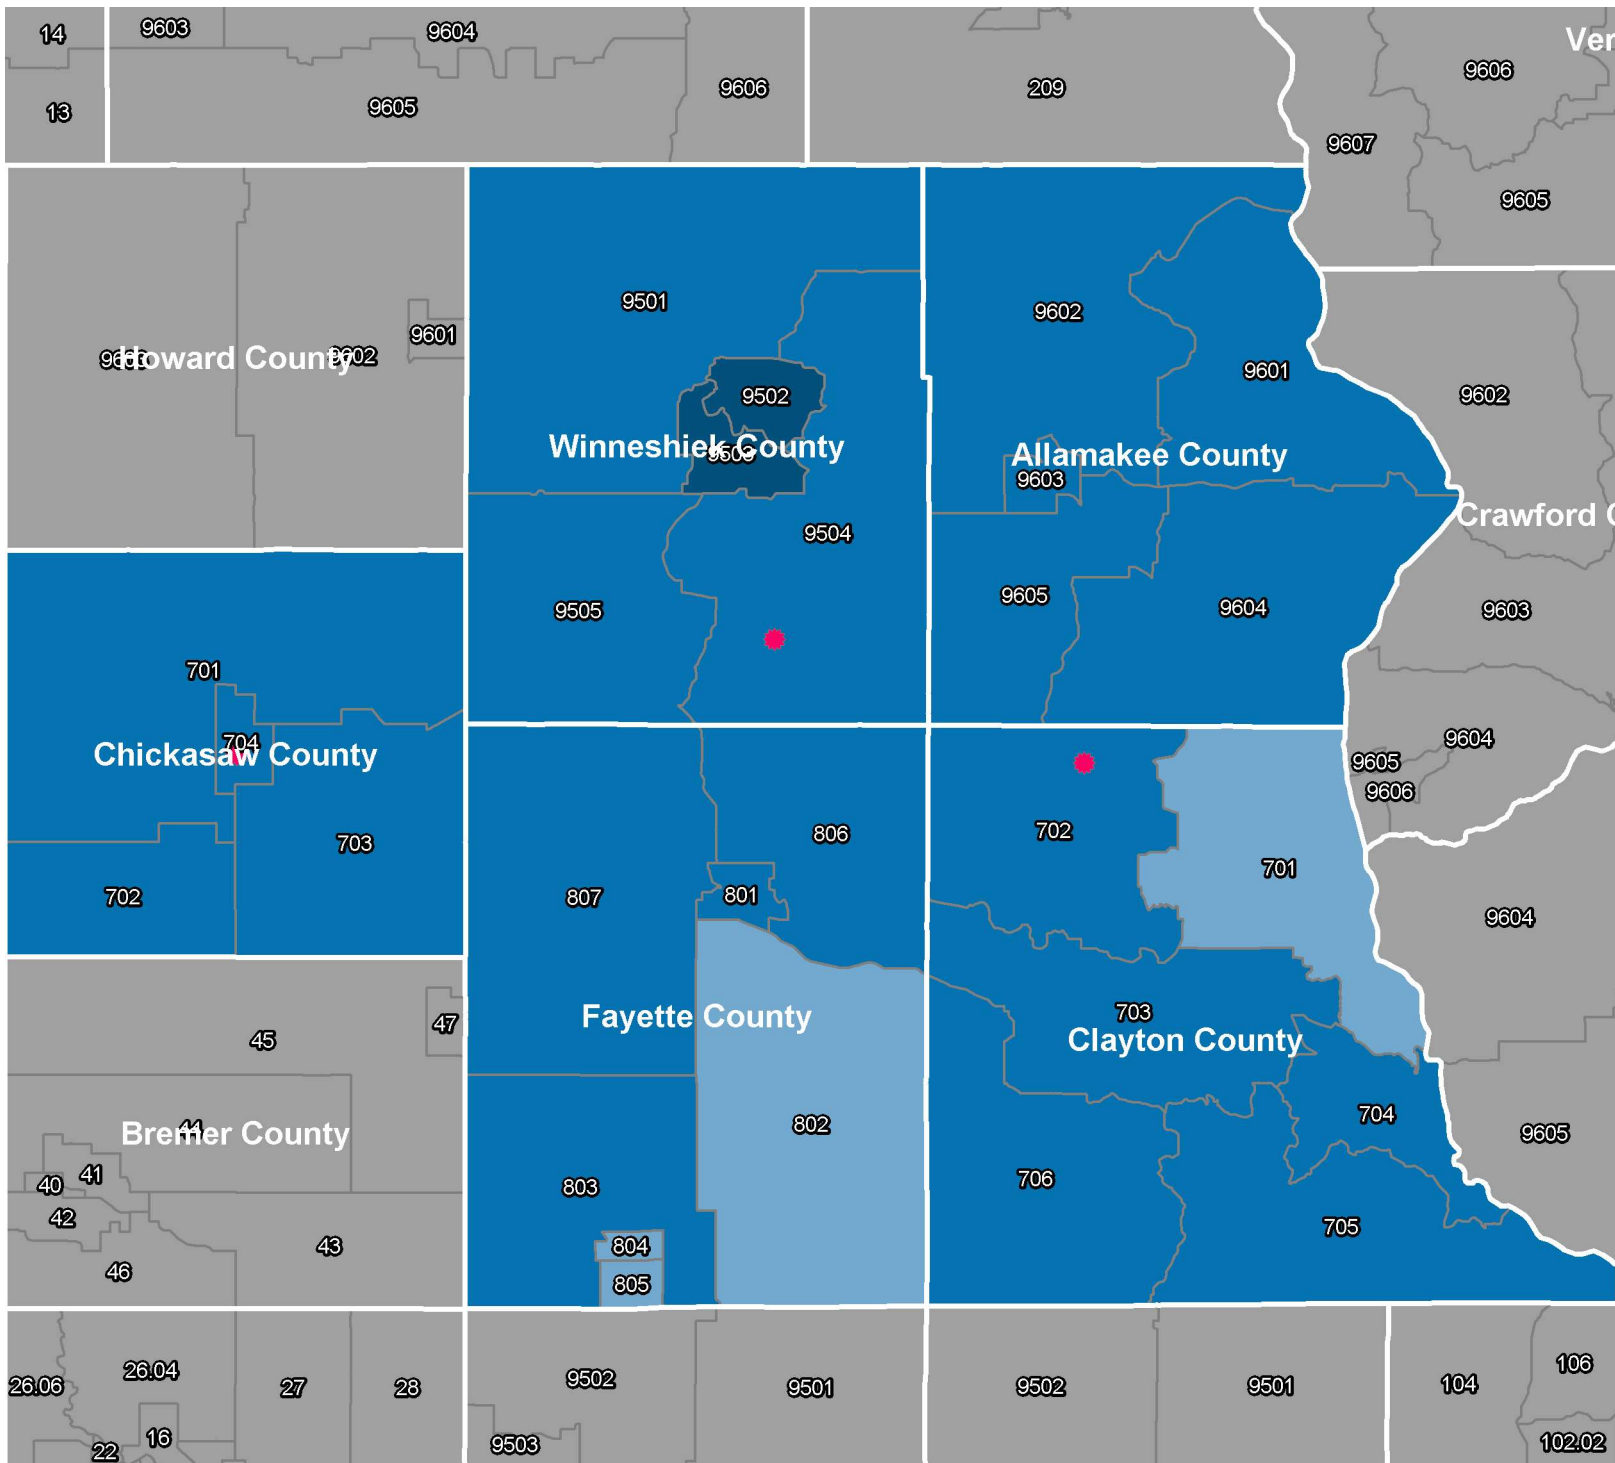

LUANA SAVINGS BANK - 2024 CRA - ASSESSMENT AREA INCOME MAP

Northern Assessment Area*

Income Level

Bank Branches