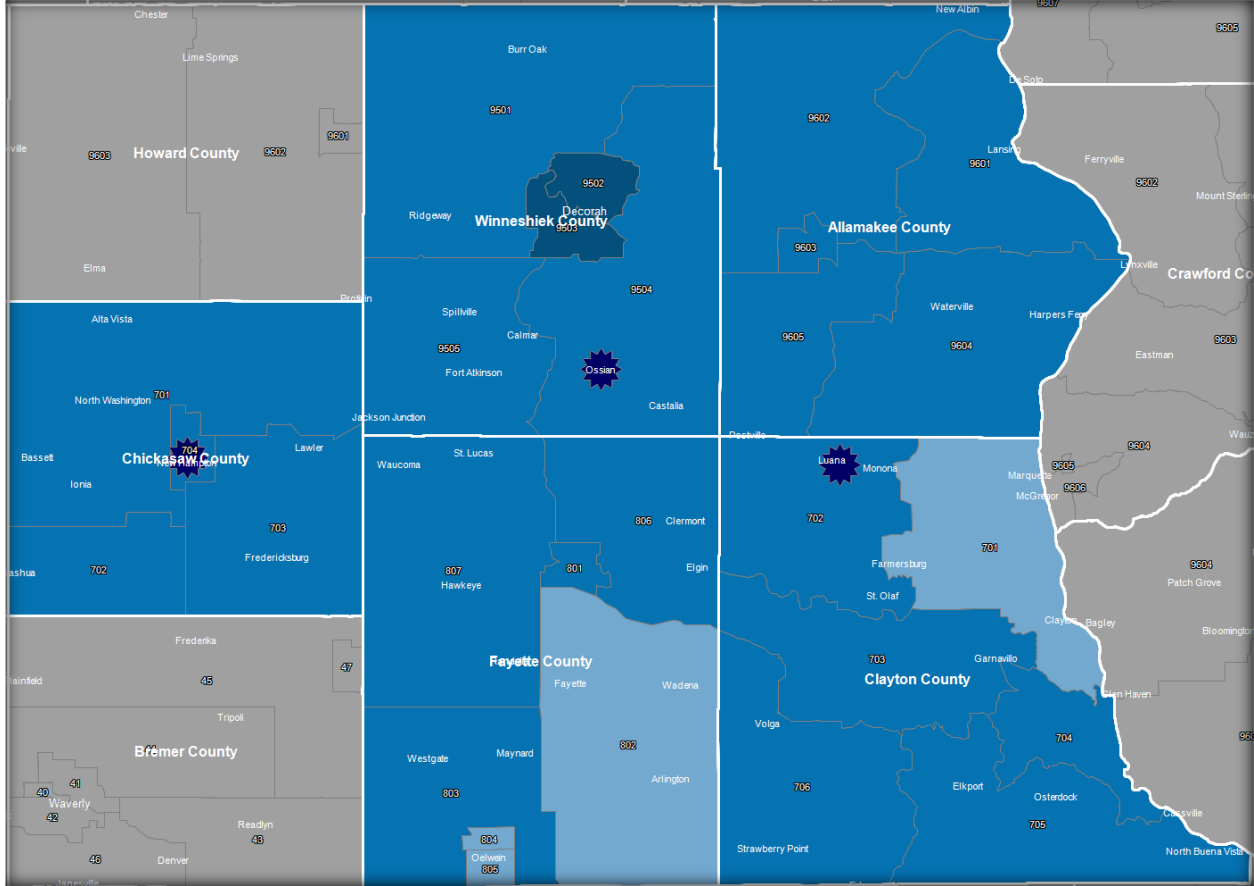

NORTHEAST IOWA ASSESSMENT AREA

Allamakee, Chickasaw, Clayton, Fayette, Winneshiek

INCOME LEVEL