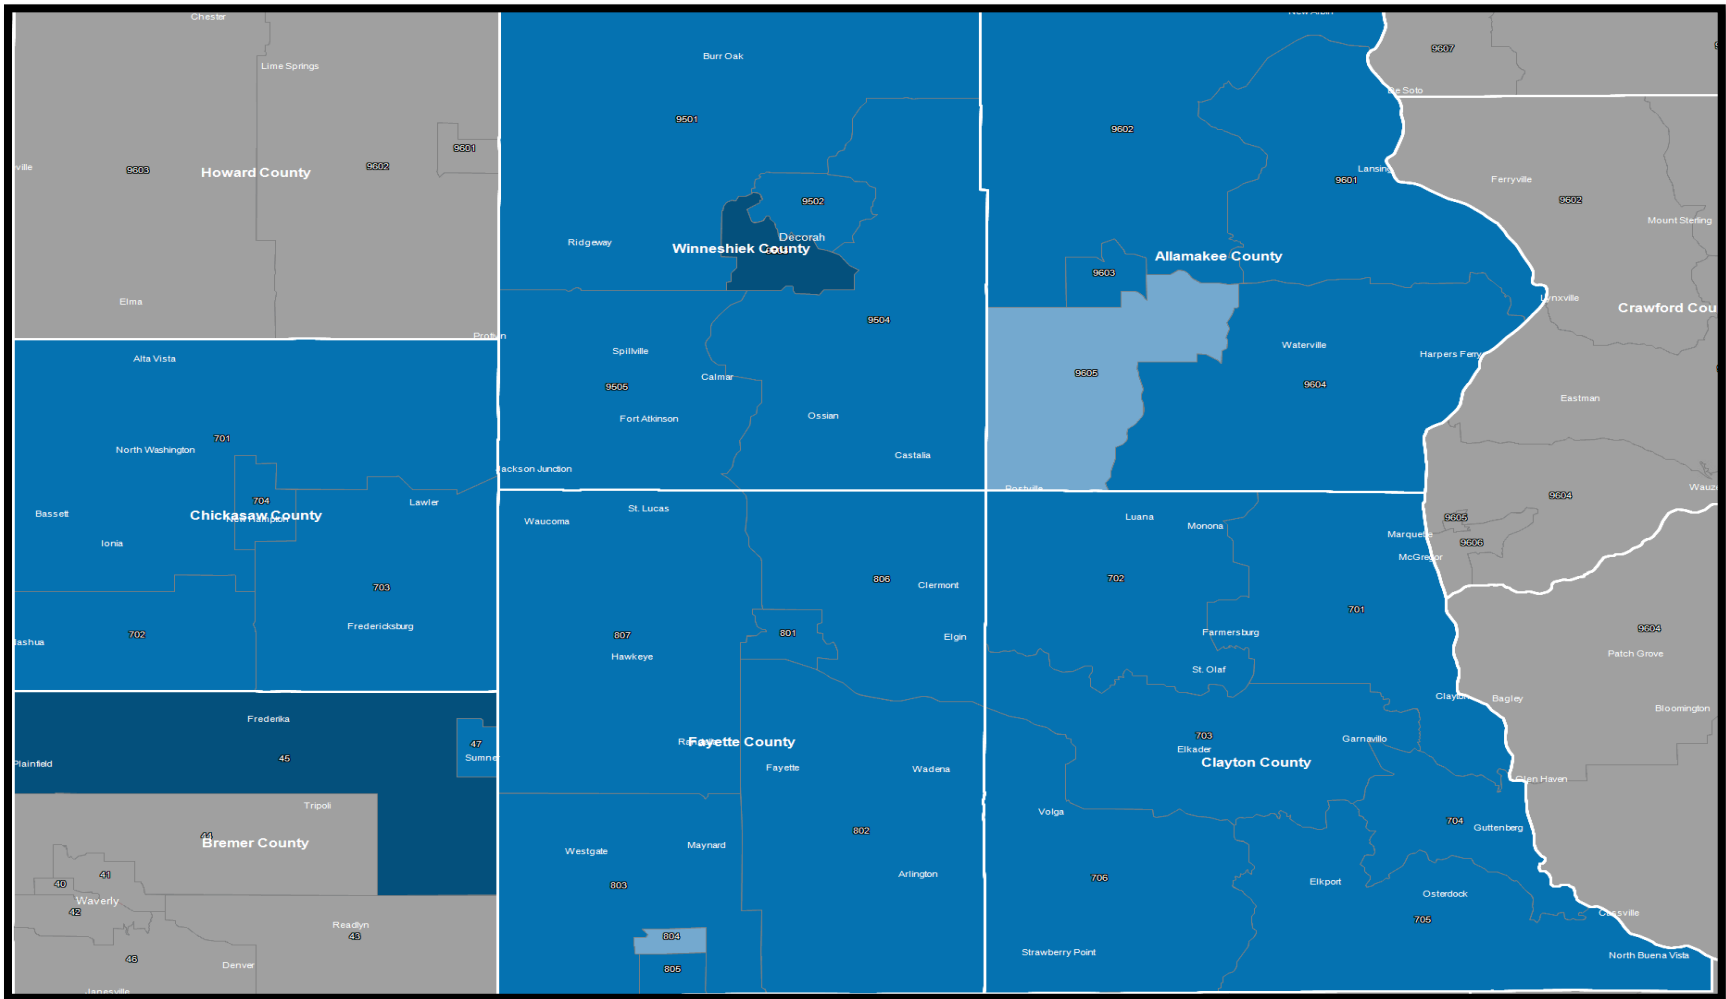

# LUANA SAVINGS BANK

## Northern Assessment Area

**Note:** The blue shaded areas represent the bank's assessment area.