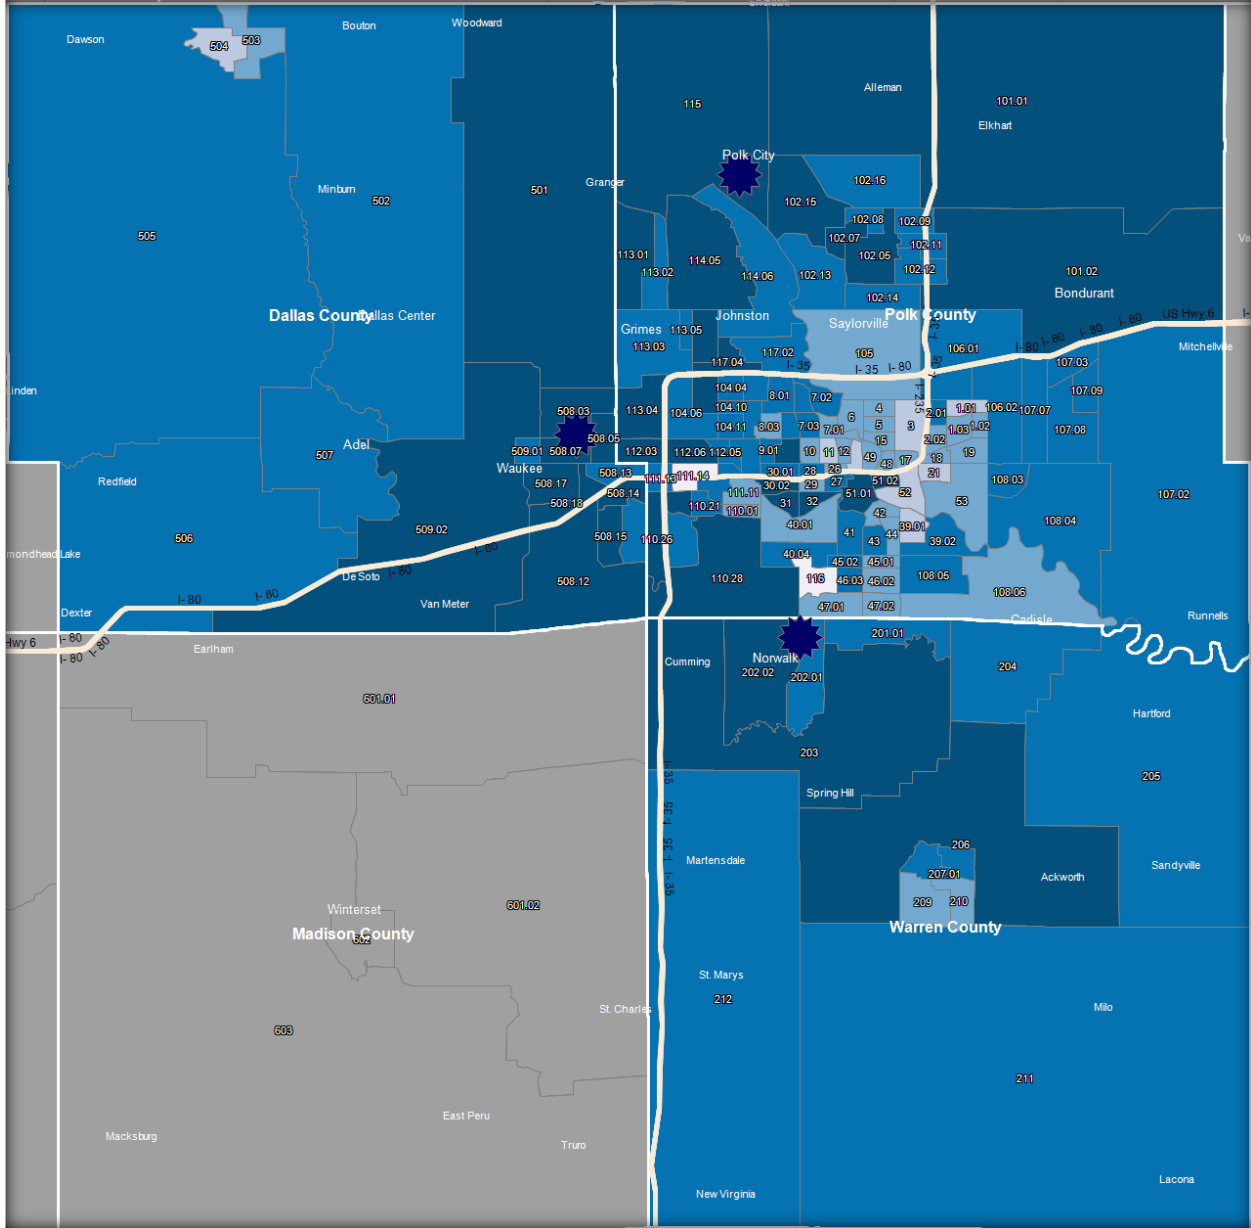

CENTRAL IOWA ASSESSMENT AREA

Dallas, Polk, Warren

INCOME LEVEL