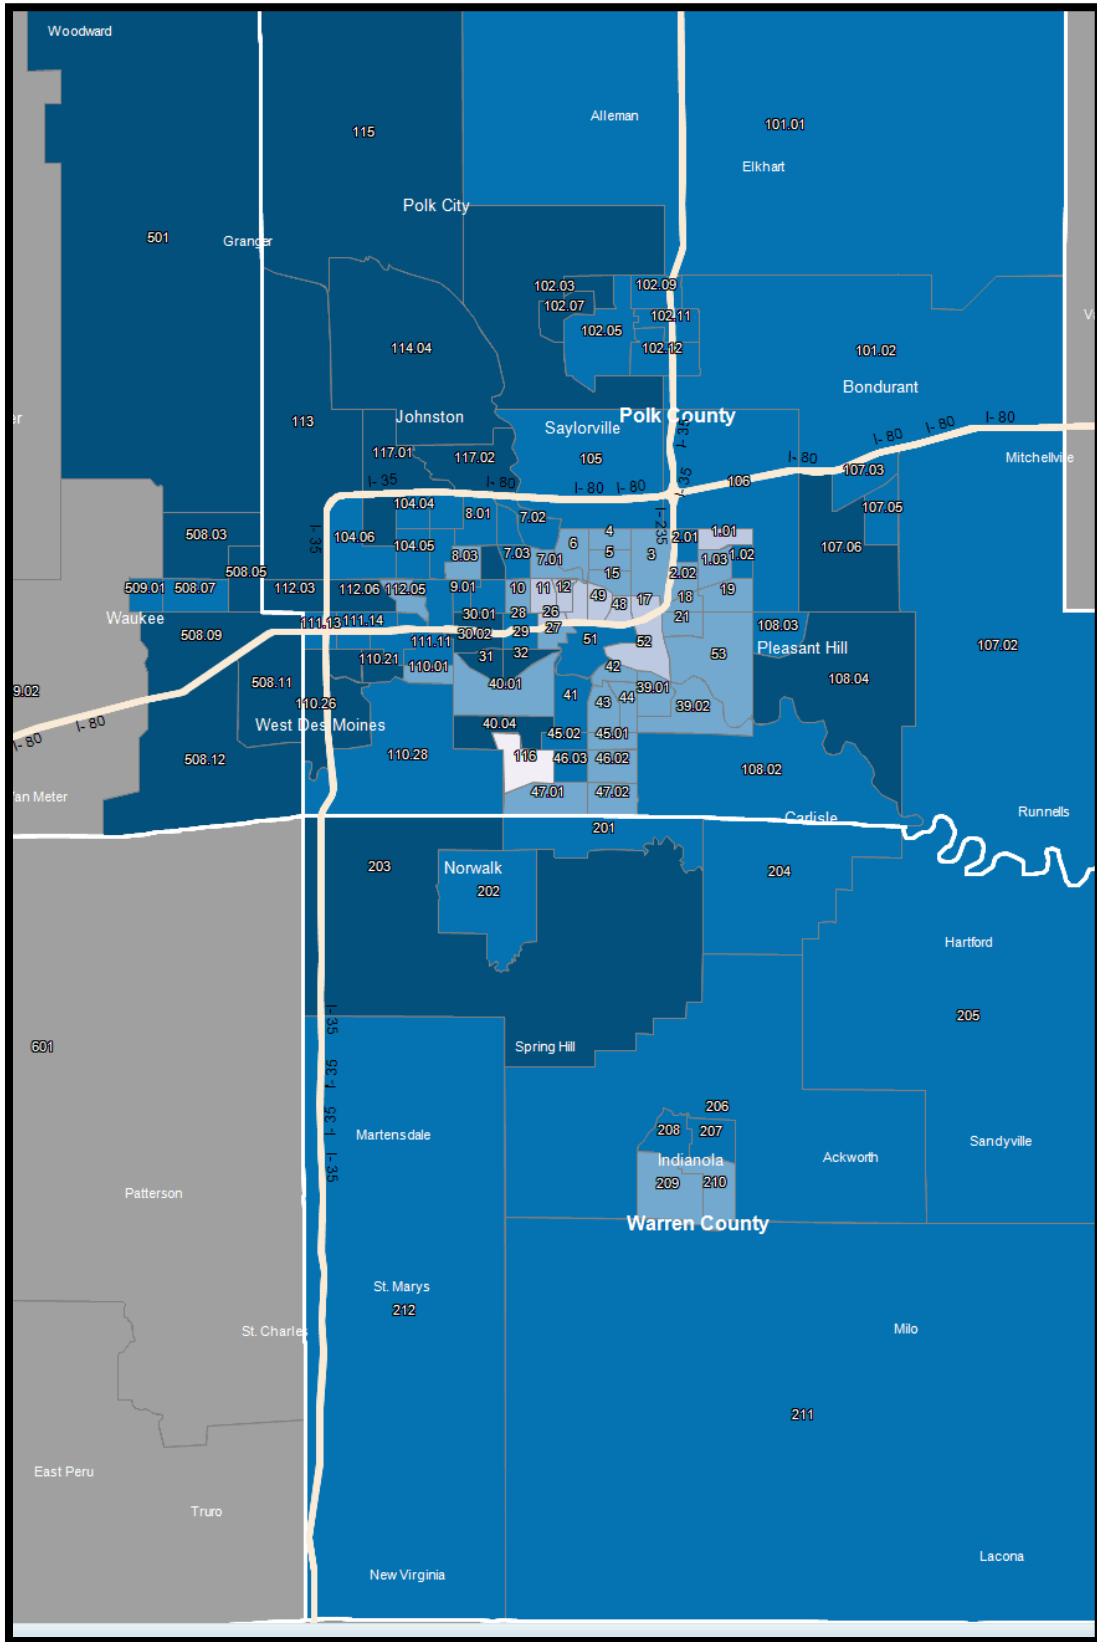

### Southern Assessment Area

**Note:** The blue shaded areas represent the bank's assessment area, which is part of the West Des Moines-Des Moines MSA. Census tract 116 is where the Des Moines International Airport is located.

Southern Assessment Area

**Note:** The blue shaded areas represent the bank's assessment area, which is part of the West Des Moines-Des Moines MSA. Census tract 116 is where the Des Moines International Airport is located.