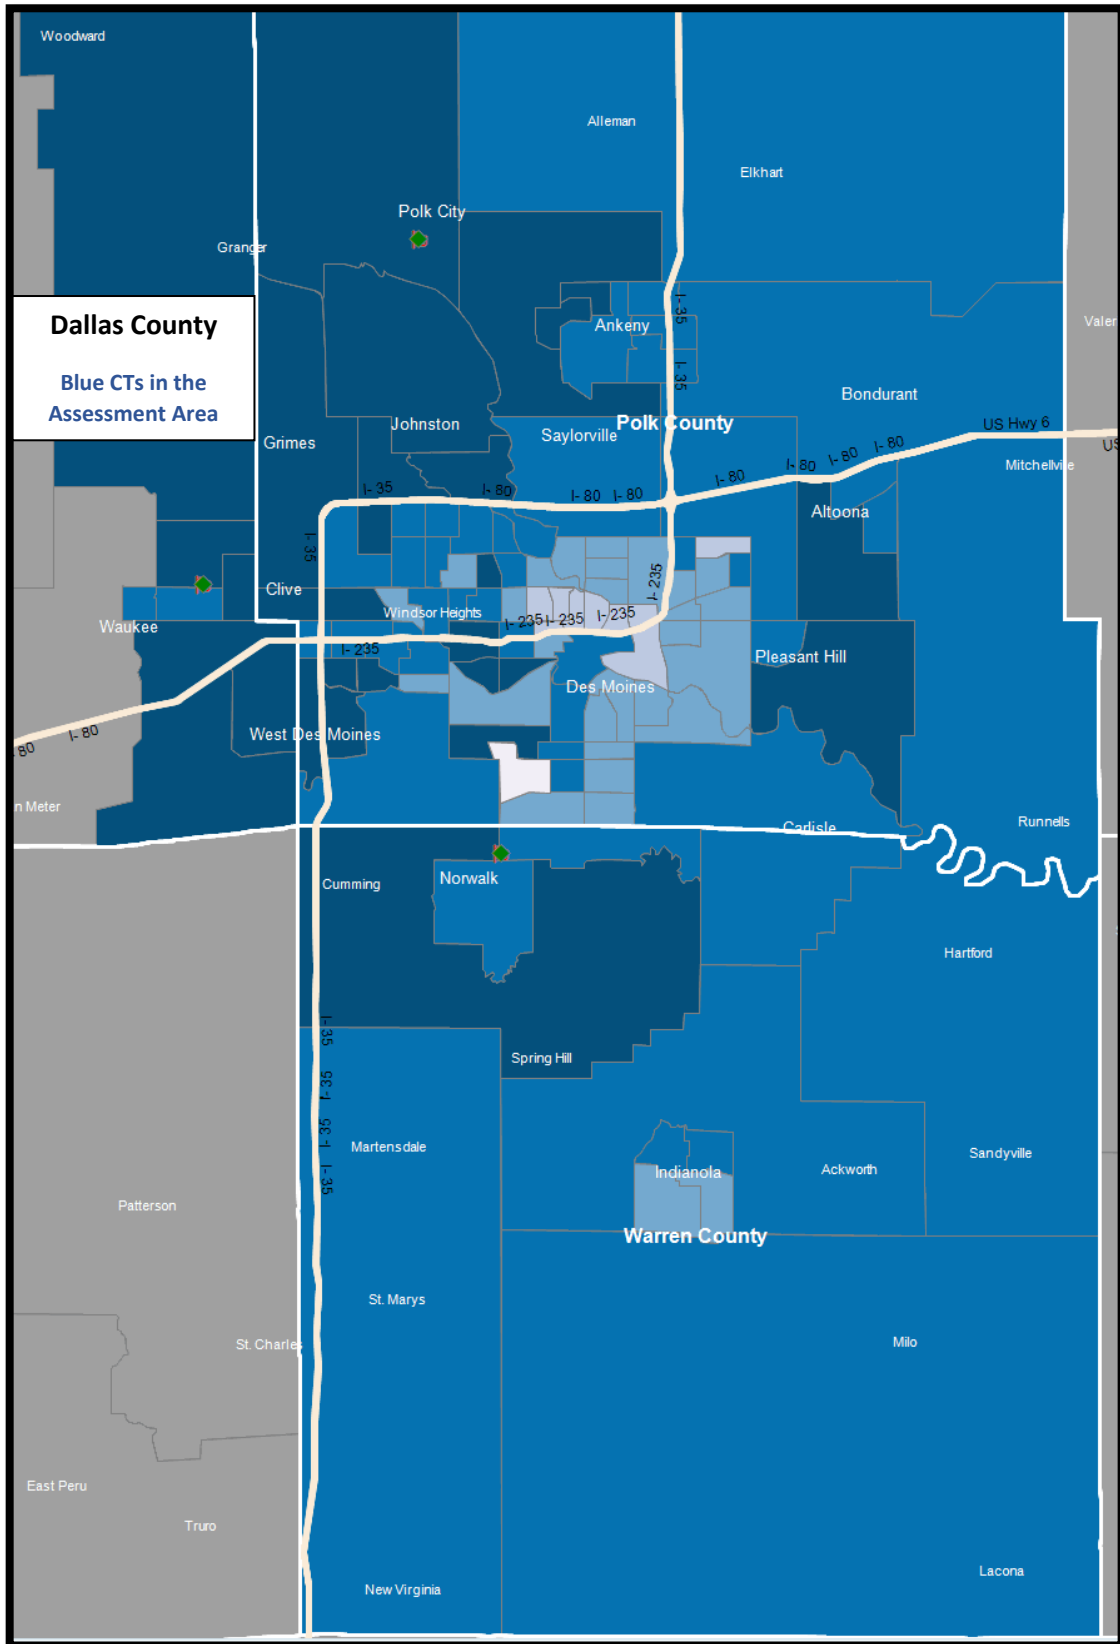

### Southern Assessment Area

**Note:** The blue shaded areas represent the bank's assessment area, which is part of the West Des Moines-Des Moines MSA. Census tract 116 is where the Des Moines International Airport is located.

Southern Assessment Area

**Note:** The blue shaded areas represent the bank's assessment area, which is part of the West Des Moines-Des Moines MSA. Census tract 116 is where the Des Moines International Airport is located.