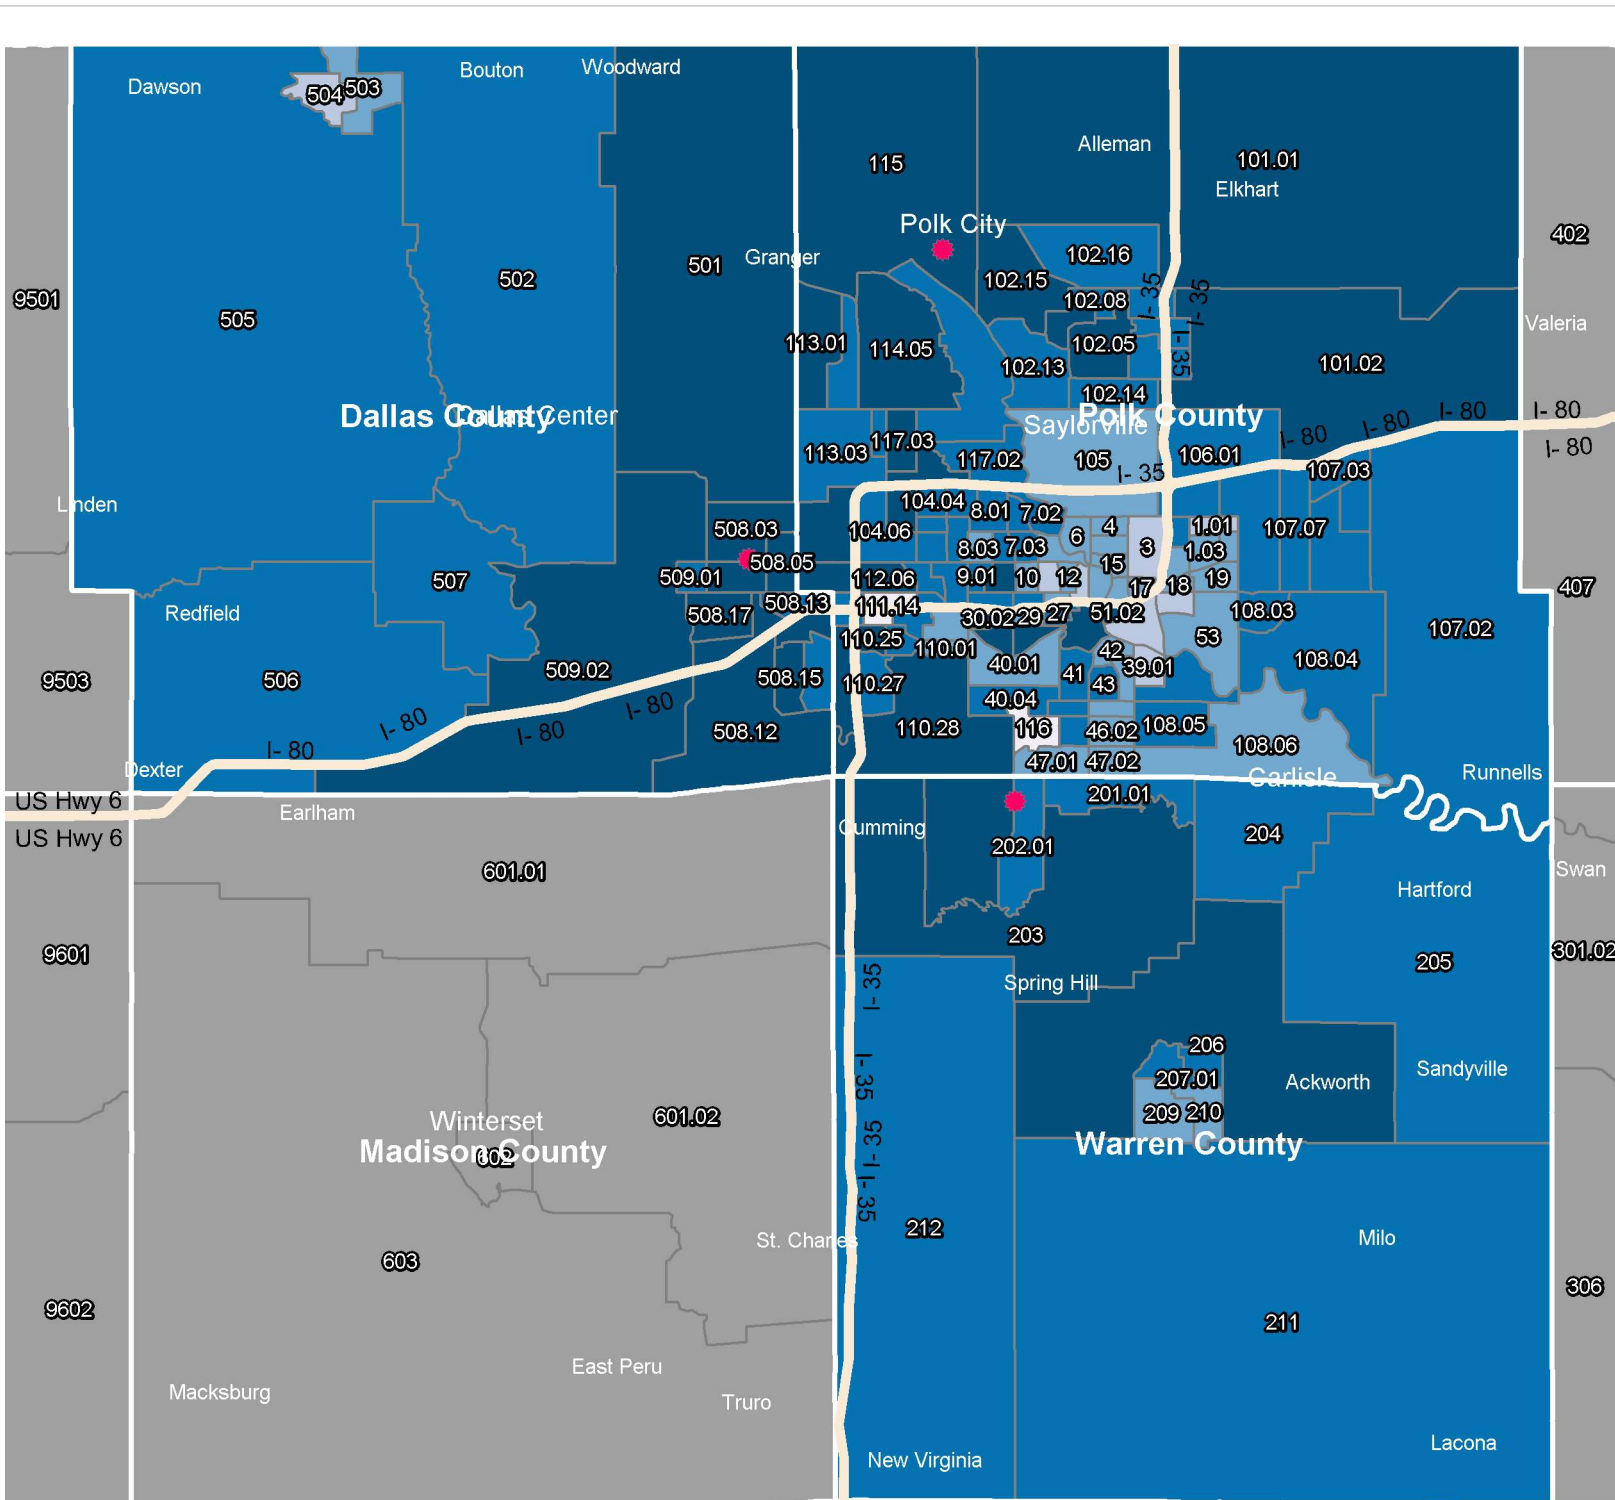

LUANA SAVINGS BANK - 2024 CRA - ASSESSMENT AREA INCOME MAP

Southern Assessment Area

Income Level

Bank Branches